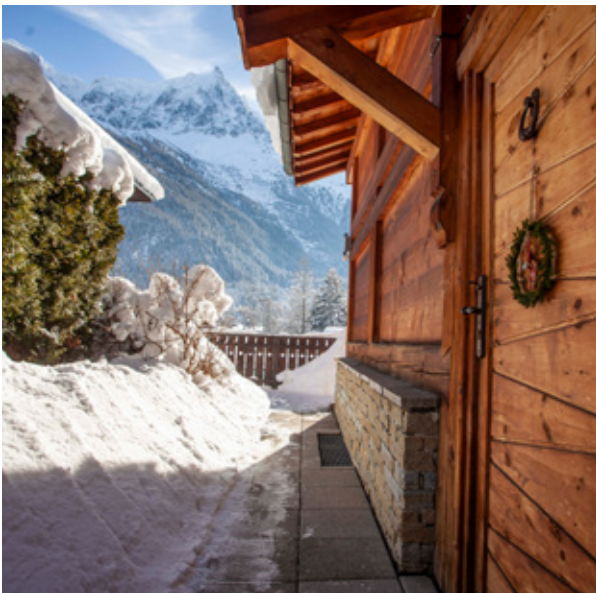

LA CHAUMIÈRE

Le Chalet

Chalet La Chaumière is a cosy, home away from home with stunning views of the valley and mountains. It's perfect for a group of skiers, mountaineers or family and friends. Sleeping 8-11 guests, it includes a sauna, large terrace, open plan living and dining room plus an open fireplace. Located next door to La Chaumière Mountain Lodge, you can enjoy your privacy or take advantage of the hotel's bar and restaurant. You'll be within walking distance to the centre of Chamonix-Mont-Blanc, and just a stone's throw from the train station and bus stop leading you to the world's best skiing and trails.